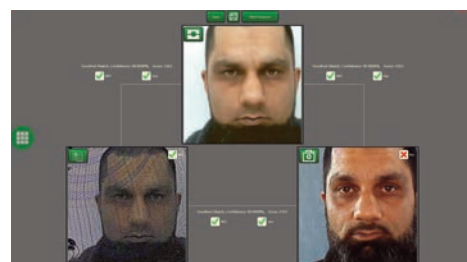

M1 Features

Removeable Transmitted Light Base

VSC[®]80*i* intelligent software

Advanced Forensic-Level Technology. Simply Controlled

A new icon-driven software interface provides fast and intuitive access to all VSC[®]80*i* examination functions enabling users of varying ability to perform advanced forensic-level examinations