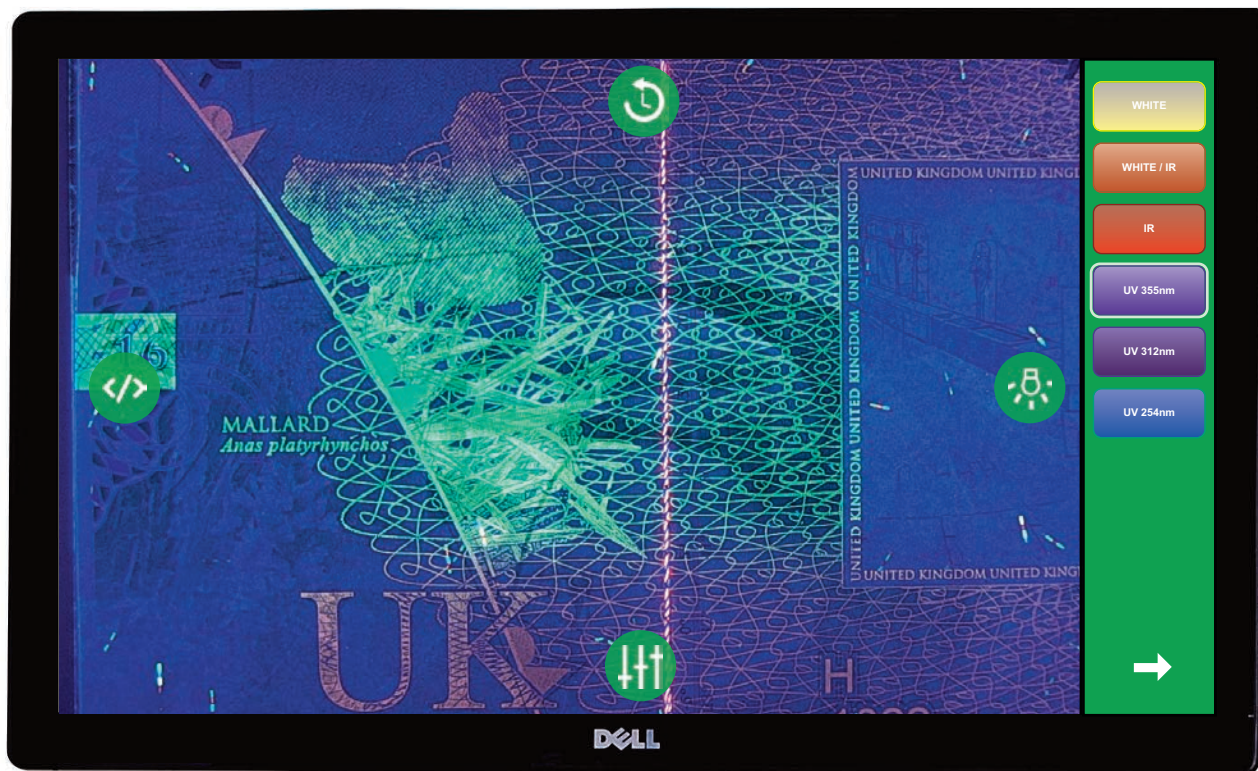

Removeable Transmitted Light Base

Unique to the VSC[®]80, the transmitted light base may be removed from the main unit for the examination of larger items.

FS Features

Removeable Transmitted Light Base

Incident UV-B and UV-C Light Sources

13x Camera Filter Module

10x LED Spotlight

Infrared Anti-Stokes Light Source

M2 Features

Removeable Transmitted Light Base

Incident UV-B and UV-C Light Sources

6x Camera Filter Module

4x LED Spotlight

M1 Features

Removeable Transmitted Light Base

VSC[®]80*i* intelligent software

Advanced Forensic-Level Technology. Simply Controlled

A new icon-driven software interface provides fast and intuitive access to all VSC[®]80*i* examination functions enabling users of varying ability to perform advanced forensic-level examinations

Powered by **gemalto**

Accessible Icon-Driven Interface

Uncomplicated and instantly accessible, the VSC80*i* interface enables all levels of user to perform examinations with ease.

Reference Document Databases