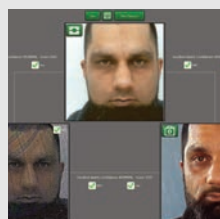

Optional Hardware Accessories

e-Passport Reader 1A

Order Ref: VSC/EREADER1/A

High performance MRZ and RFID data reader with contact/contactless capability.

e-Passport Reader 3

Order Ref: VSC/EREADER3

Compact RFID and CARD reader with CCID interface.